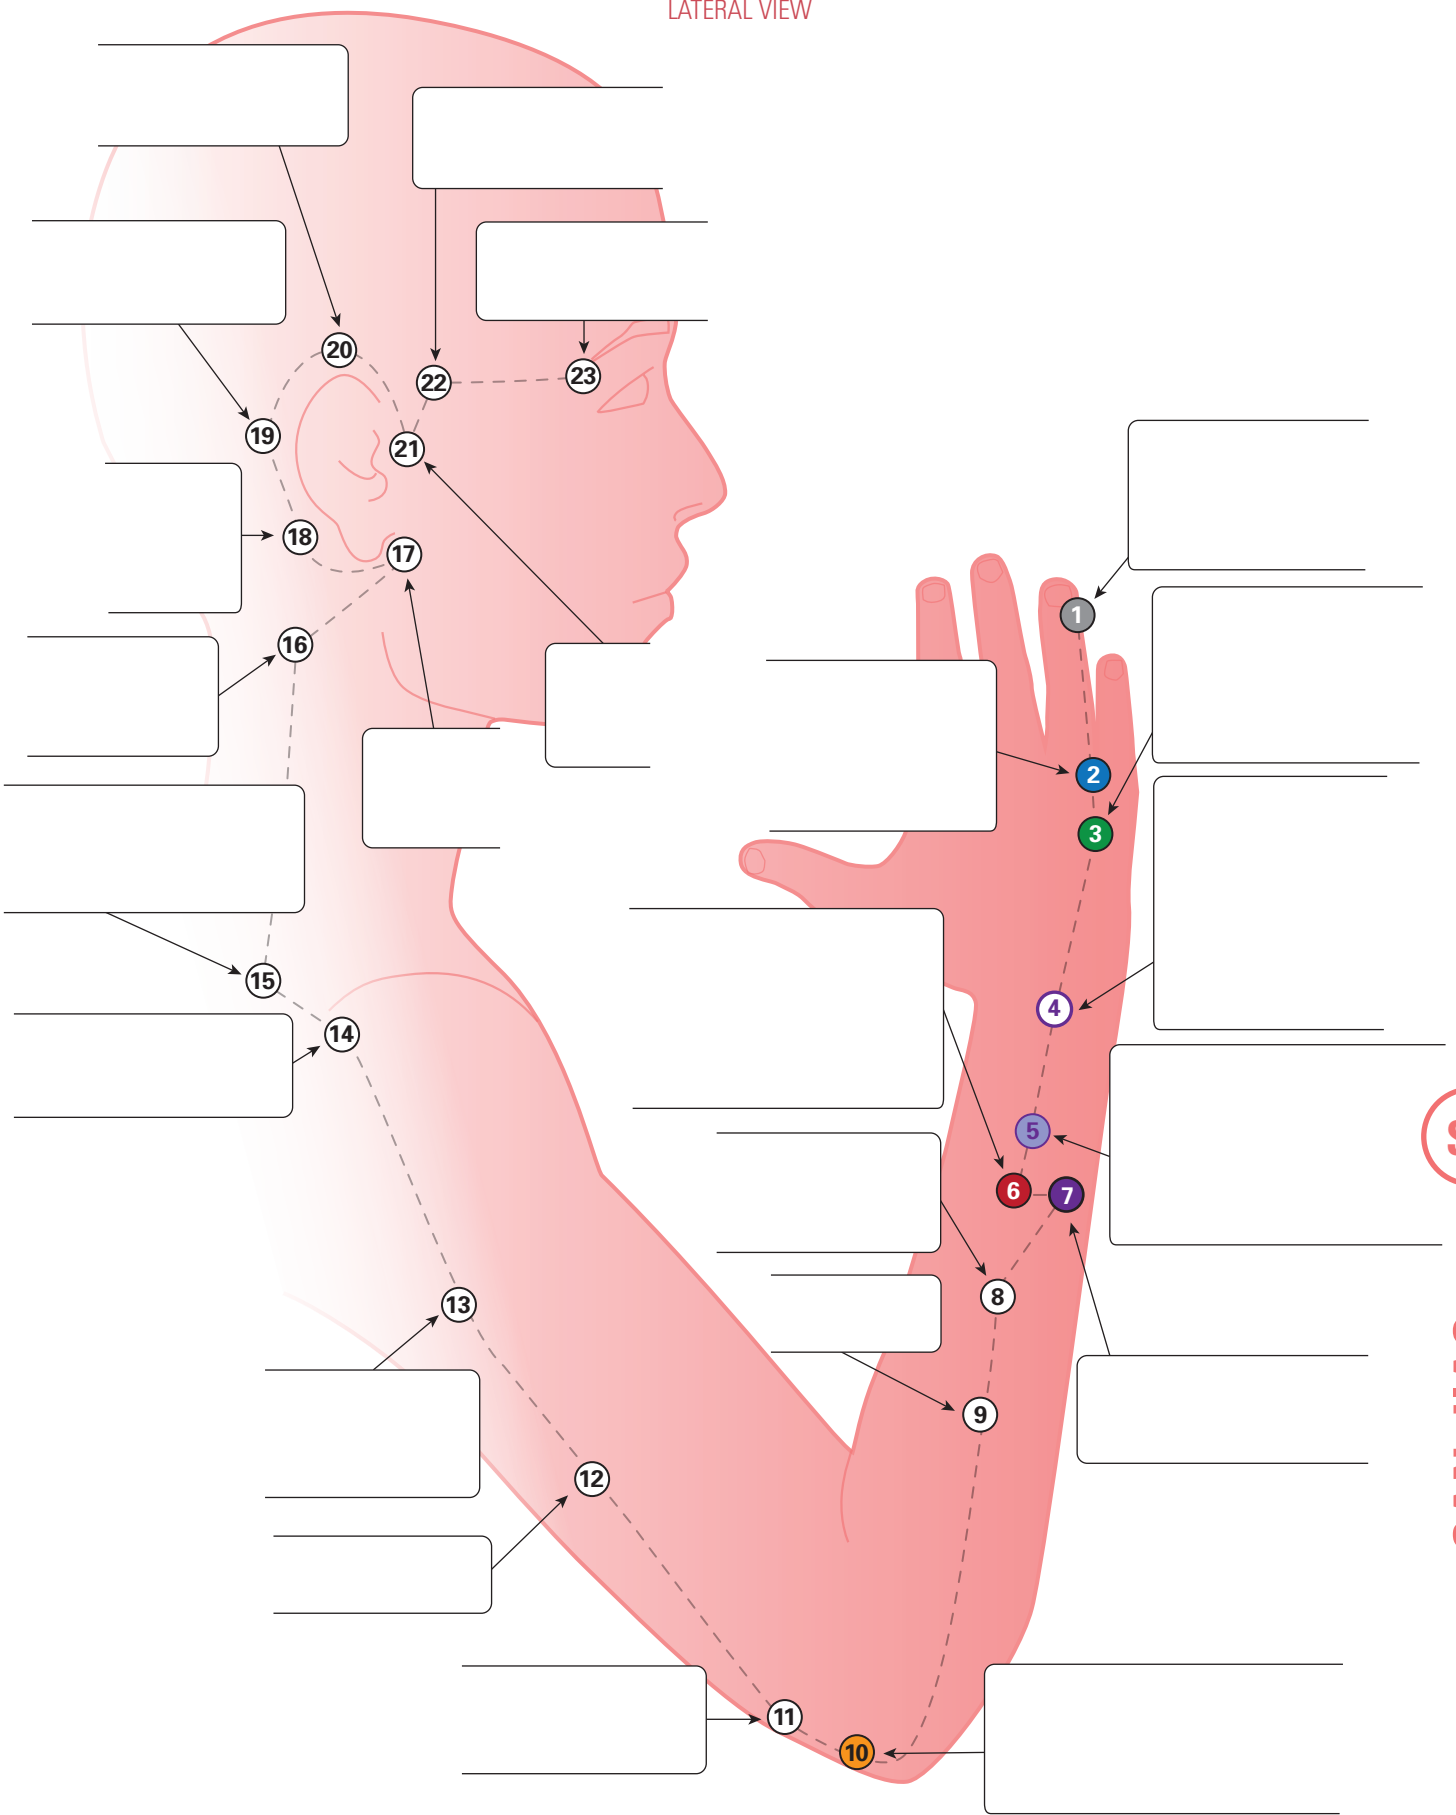

Contents

Introduction	12
Abbreviations	13
Notes	14
Part 1: The Acupuncture Point Functions Charts	15
Lung	16
Large Intestine	17
Stomach	18
Spleen	20
Heart	22
Small Intestine	23
Bladder	25
Kidney	28
Pericardium	30
San Jiao	31
Gall Bladder	32
Liver	34
Ren	35
Du	36
Back Extras	38
Head Extras	39
Torso Extras	40
Arm Extras	41
Leg Extras	42

Part 2: The Acupuncture Point Functions Charts Workbook 43

Lung 44

Large Intestine 45

Stomach 46

Spleen 48

Heart 50

Small Intestine 51

Bladder 53

Kidney 56

Pericardium 58

San Jiao 59

Gall Bladder 60

Liver 62

Ren 63

Du 64

Back Extras 66

Head Extras 67

Torso Extras 68

Arm Extras 69

Leg Extras 70

LATERAL VIEW

SJ

SAN JIAO *FXs*