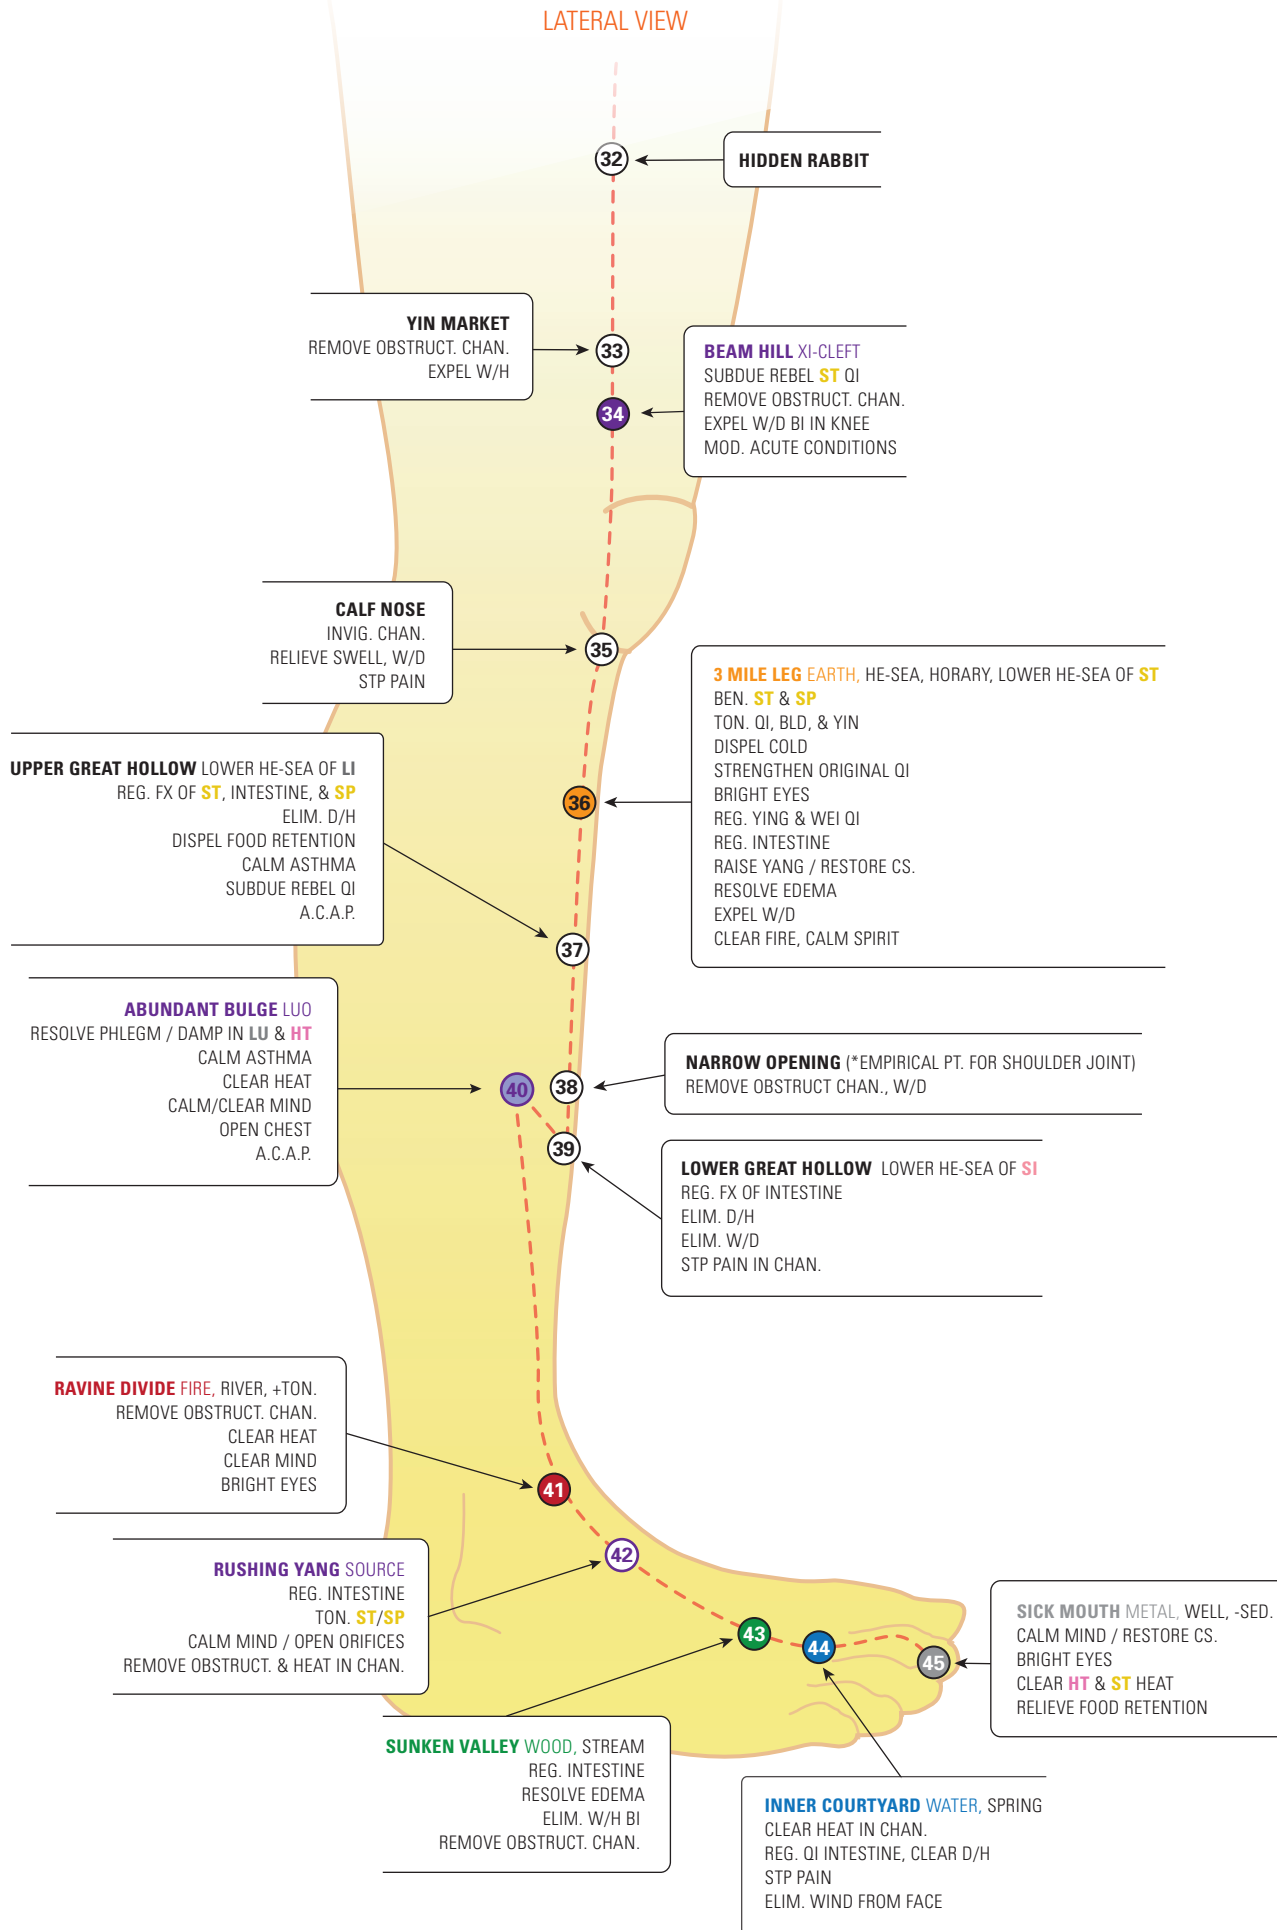

Contents

Introduction	12
Abbreviations	13
Notes	14
Part 1: The Acupuncture Point Functions Charts	15
Lung	16
Large Intestine	17
Stomach	18
Spleen	20
Heart	22
Small Intestine	23
Bladder	25
Kidney	28
Pericardium	30
San Jiao	31
Gall Bladder	32
Liver	34
Ren	35
Du	36
Back Extras	38
Head Extras	39
Torso Extras	40
Arm Extras	41
Leg Extras	42

Part 2: The Acupuncture Point Functions Charts Workbook 43

Lung 44

Large Intestine 45

Stomach 46

Spleen 48

Heart 50

Small Intestine 51

Bladder 53

Kidney 56

Pericardium 58

San Jiao 59

Gall Bladder 60

Liver 62

Ren 63

Du 64

Back Extras 66

Head Extras 67

Torso Extras 68

Arm Extras 69

Leg Extras 70

LATERAL VIEW

SJ

SAN JIAO *FXs*