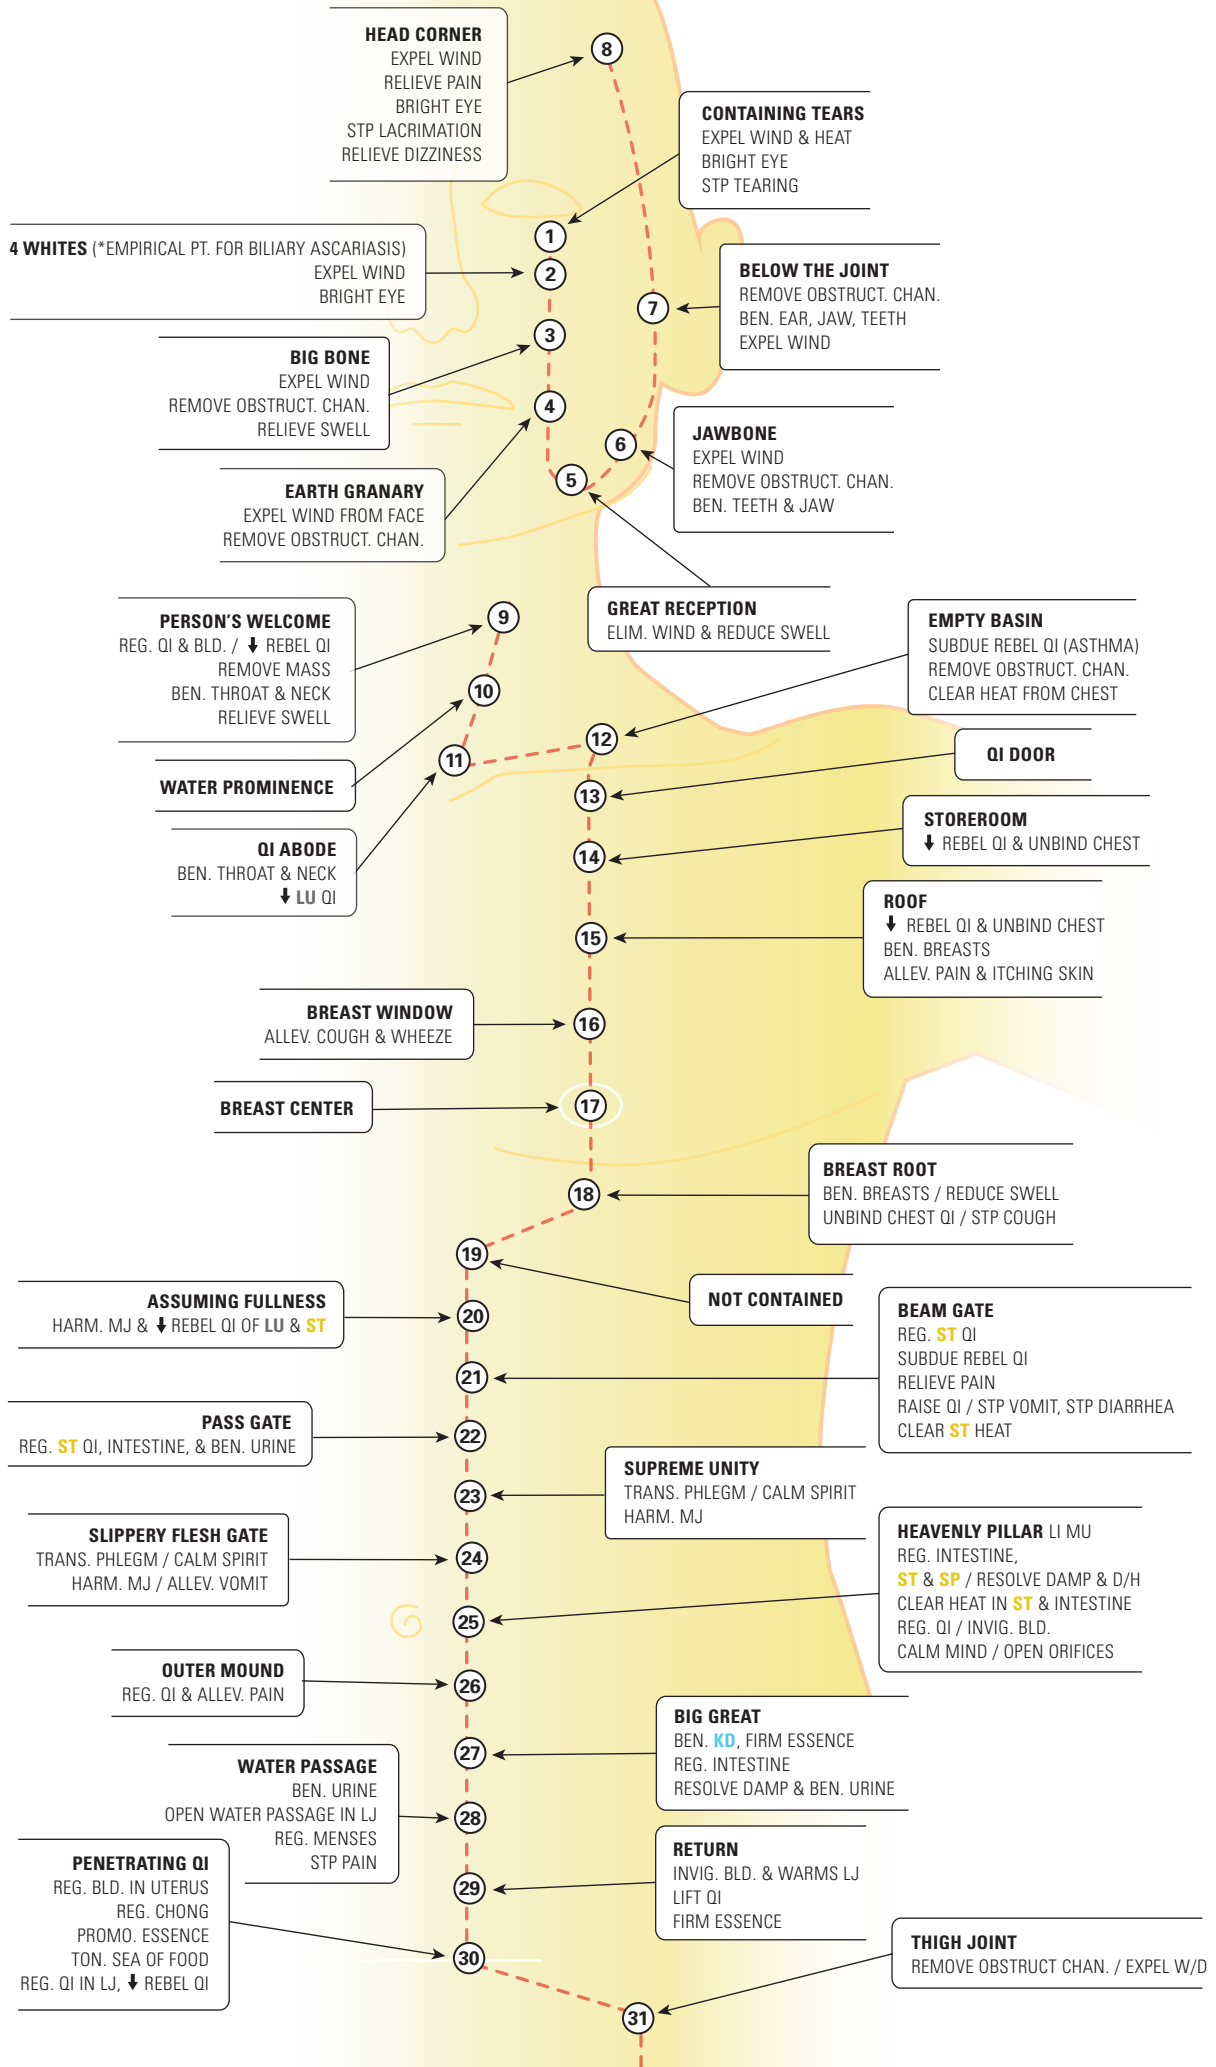

Contents

Introduction	12
Abbreviations	13
Notes	14
Part 1: The Acupuncture Point Functions Charts	15
Lung	16
Large Intestine	17
Stomach	18
Spleen	20
Heart	22
Small Intestine	23
Bladder	25
Kidney	28
Pericardium	30
San Jiao	31
Gall Bladder	32
Liver	34
Ren	35
Du	36
Back Extras	38
Head Extras	39
Torso Extras	40
Arm Extras	41
Leg Extras	42

Part 2: The Acupuncture Point Functions Charts Workbook 43

Lung 44

Large Intestine 45

Stomach 46

Spleen 48

Heart 50

Small Intestine 51

Bladder 53

Kidney 56

Pericardium 58

San Jiao 59

Gall Bladder 60

Liver 62

Ren 63

Du 64

Back Extras 66

Head Extras 67

Torso Extras 68

Arm Extras 69

Leg Extras 70

LATERAL VIEW

SJ

SAN JIAO *FXs*